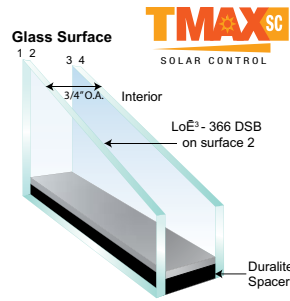

Standard Glass Package

Options

Low E insulated glass packages are a great option to help you reduce your heating and cooling costs. In warm weather, Low E glass reduces solar heat gain, minimizes interior glare and lowers inside glass temperature, saving energy. In cool weather, Low E glass provides outstanding thermal performance with warmer inside glass surfaces to help save energy.

Grid Options and Standard Patterns

Flat and sculptured grids between-the-glass are available in standard and custom grid patterns.

Frame Styles

Five frame styles provides the Professional 5000 Series with enough versatility to be easily installed in all replacement and new construction projects.

Configurations (additional configurations are available)