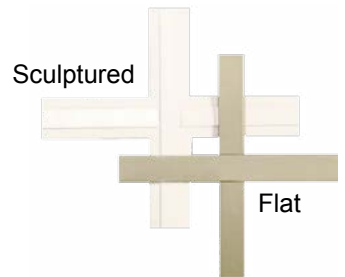

Grid Options and Standard Patterns

Flat and sculptured grids between-the-glass are available in standard and custom grid patterns.

Traditional

Drop

6-Lite Perimeter

9-Lite Perimeter

Sculptured

Flat

1-3/4" Flat Flush Fin

Finless

Configurations (additional configurations are available)

SLIDING

SINGLE HUNG

PICTURE WINDOW & SHAPES