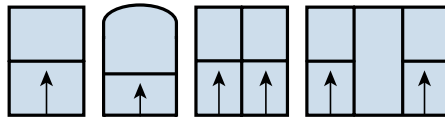

Grid Options and Standard Patterns

Flat and sculptured grids between-the-glass are available in standard and custom grid patterns.

Traditional

Drop

6-Lite Perimeter

9-Lite Perimeter

Sculptured

Flat

Frame Styles

Five frame styles provides the Professional 5000 Series with enough versatility to be easily installed in all replacement and new construction projects.

1-3/8" Mounting Fin

1" Mounting Fin

2-1/4" Contoured Flush fin

1-3/4" Flat Flush Fin

Finless

Configurations (additional configurations are available)

SLIDING

SINGLE HUNG

PICTURE WINDOW & SHAPES