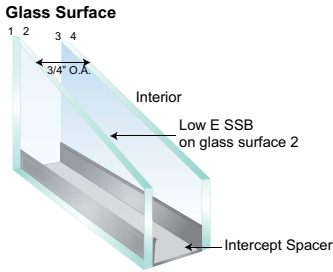

2-3/4" frame depth

3/4" O.A.
Low E SSB glass
with Intercept® spacer

Two-piece
camlock and
adjustable
keeper

Metal
reinforcements at
meeting rail and latch

Interlock at
center rails
provides a
tighter seal

Multi-chambered
vinyl frame

5 frame styles

Optional Features

- Auto lock for added security
- Window Opening Control Device (WOCD)
- Glass breakage warranty on TMAX glass packages

Colors

White

Adobe

Actual color may vary.

Standard Glass Package

Options

Low E insulated glass packages are a great option to help you reduce your heating and cooling costs. In warm weather, Low E glass reduces solar heat gain, minimizes interior glare and lowers inside glass temperature, saving energy. In cool weather, Low E glass provides outstanding thermal performance with warmer inside glass surfaces to help save energy.

Grid Options and Standard Patterns

Flat and sculptured grids between-the-glass are available in standard and custom grid patterns.

Traditional

Drop

6-Lite Perimeter

9-Lite Perimeter

Sculptured

Flat