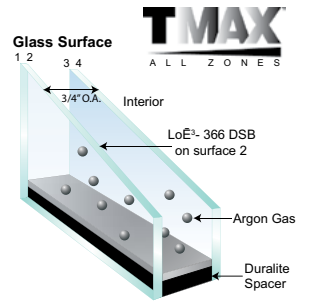

Standard Glass Package

Options

Low E insulated glass packages are a great option to help you reduce your heating and cooling costs. In warm weather, Low E glass reduces solar heat gain, minimizes interior glare and lowers inside glass temperature, saving energy. In cool weather, Low E glass provides outstanding thermal performance with warmer inside glass surfaces to help save energy.

Grid Options and Standard Patterns

Flat and sculptured grids between-the-glass are available in standard and custom grid patterns.

Frame Styles

Five frame styles provides the Professional 5000 Series with enough versatility to be easily installed in all replacement and new construction projects.

Configurations (additional configurations are available)