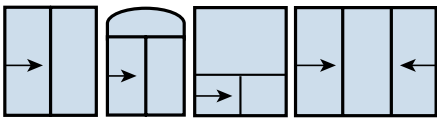

Grid Options and Standard Patterns

Flat and sculptured grids between-the-glass are available in standard and custom grid patterns.

Traditional

Drop

6-Lite Perimeter

9-Lite Perimeter

Sculptured

Flat

Frame Styles

Five frame styles provides the Professional 5000 Series with enough versatility to be easily installed in all replacement and new construction projects.

1-3/8" Mounting Fin

1" Mounting Fin

2-1/4" Contoured Flush fin

1-3/4" Flat Flush Fin

Finless

Configurations (additional configurations are available)

SLIDING

SINGLE HUNG

PICTURE WINDOW & SHAPES