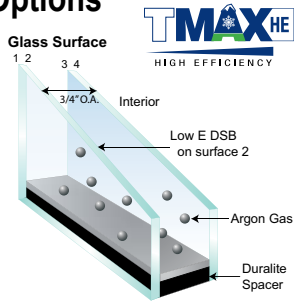

2-3/4" frame depth

3/4" O.A.
Low E SSB glass
with Intercept® spacer

Two-piece
camlock and
adjustable
keeper

Metal
reinforcements at
meeting rail and latch

Interlock at
center rails
provides a
tighter seal

Multi-chambered
vinyl frame

5 frame styles

Optional Features

- Auto lock for added security
- Window Opening Control Device (WOCD)
- Glass breakage warranty on TMAX glass packages

Colors

White

Adobe

Actual color may vary.

Standard Glass Package

Options

Low E insulated glass packages are a great option to help you reduce your heating and cooling costs. In warm weather, Low E glass reduces solar heat gain, minimizes interior glare and lowers inside glass temperature, saving energy. In cool weather, Low E glass provides outstanding thermal performance with warmer inside glass surfaces to help save energy.