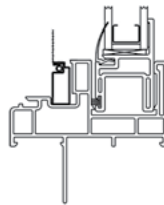

Grid Options and Standard Patterns

Flat and sculptured grids between-the-glass are available in standard and custom grid patterns.

Traditional

Drop

6-Lite Perimeter

9-Lite Perimeter

Sculptured

Flat

Frame Styles

Five frame styles provides the Professional 5000 Series with enough versatility to be easily installed in all replacement and new construction projects.

1-3/8" Mounting Fin

1" Mounting Fin

2-1/4" Contoured Flush fin